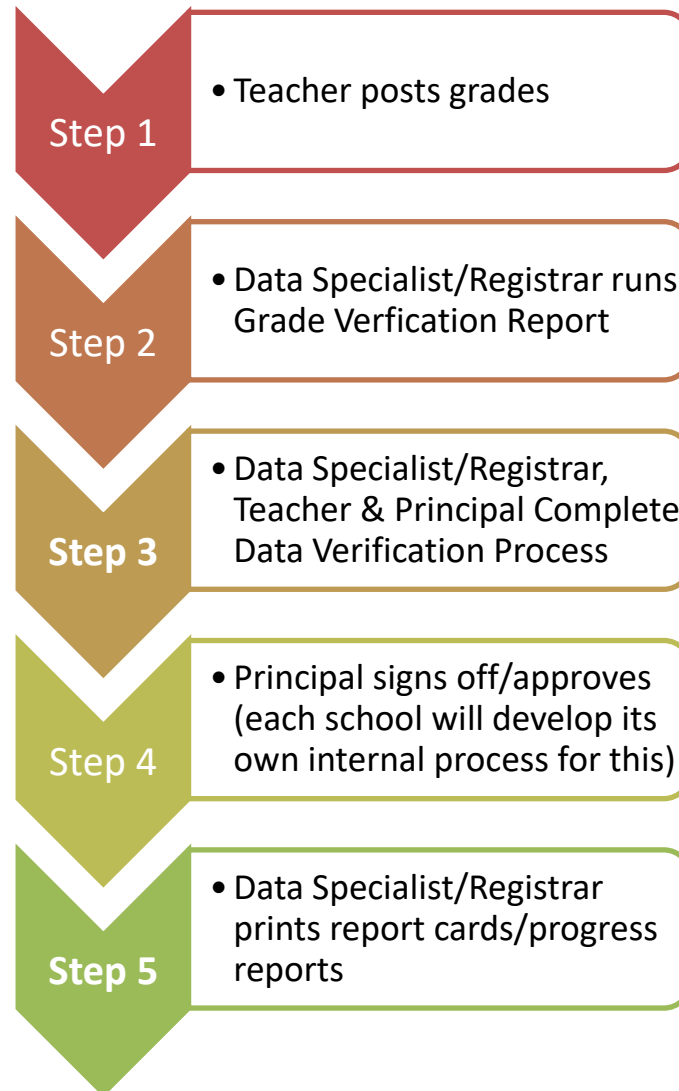

Richmond County School System

2020-2021 Recommended Timeline for Posting Grades in Infinite Campus

Please note that each posting window provides several days prior to distribution of the progress report/report card and a small number of days following that distribution for revisions and/or corrections. Each principal (or designee) is encouraged to establish a school level timeline for posting grades, verification of grades, and printing of reports to meet the established distribution dates.

Progress Reports

Quarter 1

09/28/2020 - Update Grades
09/29/2020 – Shout Point Message for Parent to check grades in Infinite Campus and update contact information

Quarter 2

11/19/2020 - Update Grades
11/20/2020 – Shout Point Message for Parent to check grades in Infinite Campus and update contact information

Quarter 3

01/29/2021 - Post Grades
02/01/2021 - Grade Verification Report
02/03/2021 - Principal Sign Off
02/04/2021 - Print Progress Reports
02/08/2021 – Progress Reports Go Home
02/16/2021 - Grading Window Closed

Quarter 4

04/19/2021 - Post Grades
04/22/2021 - Grade Verification Report
04/23/2021 - Principal Sign Off
04/26/2021 - Print Progress Reports
04/27/2021 – Progress Reports Go Home
05/04/2021 - Grading Window Closed

Report Cards

Quarter 1

10/27/2020 - Post Grades
10/29/2020 - Grade & iReady Scores Verification
11/03/2020 - Principal Sign Off
11/05/2020 - Print Report Cards with iReady Scores
11/06/2020 – Report Cards
11/20/2020 - Grading Window Closed

Quarter 2

12/18/2020 - Post Grades
01/05/2021 - Grade Verification Report
01/06/2021 - Principal Sign Off
01/08/2021 - Print Report Cards
01/12/2021 – Report Cards Go Home
01/15/2021 - Grading Window Closed

Quarter 3

03/12/2021 - Post Grades
03/16/2021 - Grade & iReady Scores Verification
03/17/2021 - Principal Sign Off
03/18/2021 - Print Report Cards with iReady Scores
03/22/2021 – Report Cards Go Home
03/26/2021 - Grading Window Closed

Quarter 4

05/25/2021 - Post Grades
05/26/2021 - Grade & iReady Scores Verification
05/26/2021 - Principal Sign Off
05/27/2021 - Print Report Cards with iReady Scores
05/28/2021 - Reports Go Home
06/04/2021 - Grading Window Closed